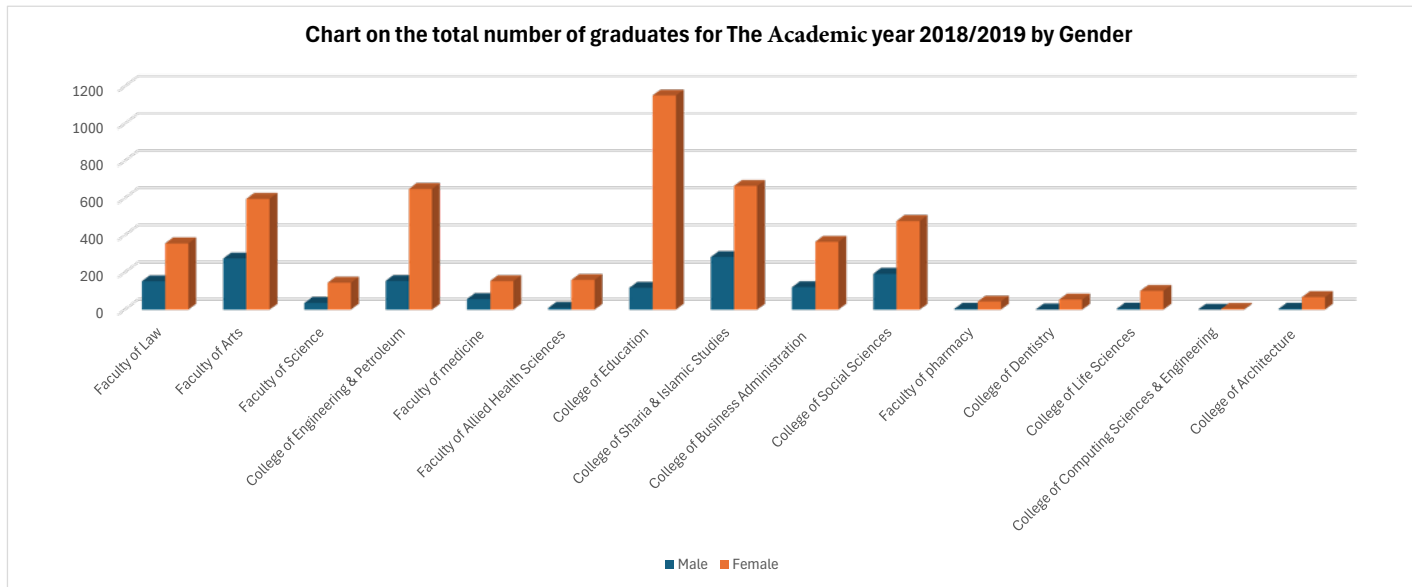

**Statistics on total number of Graduates for the Academic year (2018-2019) for all faculties (Gender& Nationality)**

	Male	Female
Faculty of Law	153	357
Faculty of Arts	275	597
Faculty of Science	36	145
College of Engineering & Petroleum	155	650
Faculty of medicine	57	154
Faculty of Allied Health Sciences	9	160
College of Education	118	1152
College of Sharia & Islamic Studies	283	666
College of Business Administration	121	365
College of Social Sciences	193	477
Faculty of pharmacy	5	44
College of Dentistry	1	54
College of Life Sciences	6	101
College of Computing Sciences & Engineering	0	4
College of Architecture	5	67

**Chart on the total number of graduates for The Academic year 2018/2019 by Gender**

Female	5027
Male	1417
Total	6444

Male	22%
Female	78%

Faculty of Law	8%
Faculty of Arts	14%
Faculty of Science	4%
College of Engineering & Petroleum	13%
Faculty of medicine	3%
Faculty of Allied Health Sciences	3%
College of Education	20%
College of Sharia & Islamic Studies	15%
College of Business Administration	8%
College of Social Sciences	10%
Faculty of pharmacy	1%
College of Dentistry	1%
College of Life Sciences	1%
College of Computing Sciences & Engineering	0%
College of Architecture	1%