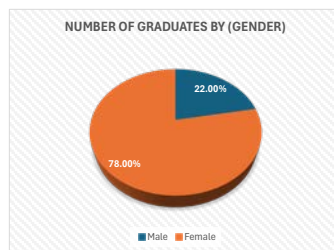

**Chart on the total number of graduates for The Academic year 2018/2019 by Gender**

Female	5027
Male	1417
Total	6444

Male	22%
Female	78%

Faculty of Law	8%
Faculty of Arts	14%
Faculty of Science	4%
College of Engineering & Petroleum	13%
Faculty of medicine	3%
Faculty of Allied Health Sciences	3%
College of Education	20%
College of Sharia & Islamic Studies	15%
College of Business Administration	8%
College of Social Sciences	10%
Faculty of pharmacy	1%
College of Dentistry	1%
College of Life Sciences	1%
College of Computing Sciences & Engineering	0%
College of Architecture	1%