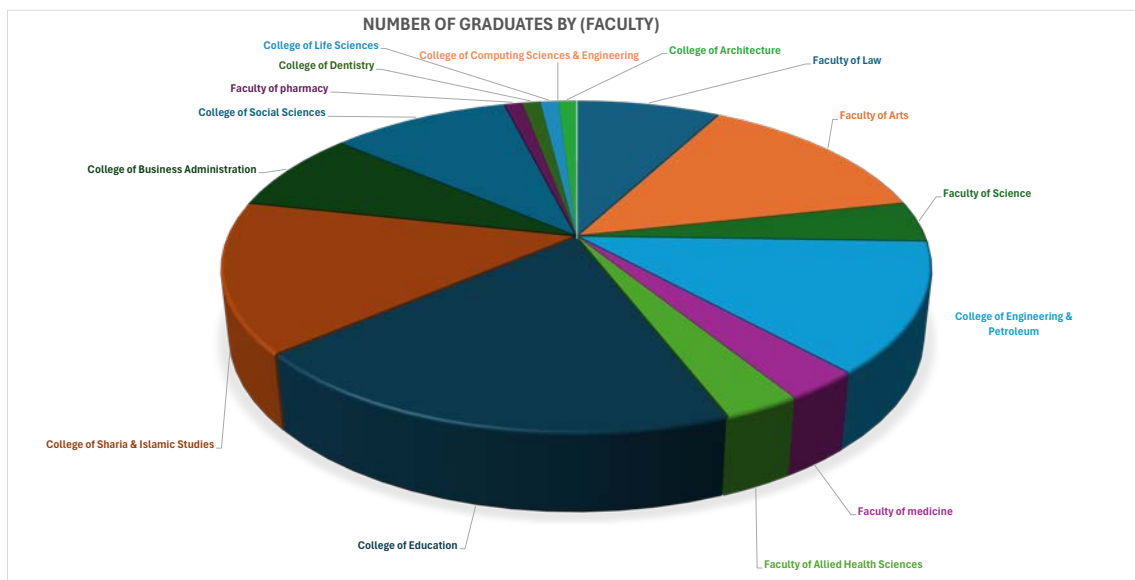

**Chart on the total number of graduates for The Academic year 2018/2019 by Gender**

Female	5027
Male	1417
Total	6444

Male	22%
Female	78%

Faculty of Law	8%
Faculty of Arts	14%
Faculty of Science	4%
College of Engineering & Petroleum	13%
Faculty of medicine	3%
Faculty of Allied Health Sciences	3%
College of Education	20%
College of Sharia & Islamic Studies	15%
College of Business Administration	8%
College of Social Sciences	10%
Faculty of pharmacy	1%
College of Dentistry	1%
College of Life Sciences	1%
College of Computing Sciences & Engineering	0%
College of Architecture	1%

**Statistics on total number of Graduates for the Academic year (2018/2019) for all faculties (Gender & Nationality)**

Faculties	Fall Semester				Spring Semester				Summer Semester				Total
	Non - Kuwaiti		Kuwaiti		Non - Kuwaiti		Kuwaiti		Non - Kuwaiti		Kuwaiti		
	Male	Female	Male	Female	Male	Female	Male	Female	Male	Female	Male	Female	
Faculty of Law	0	0	0	0	7	13	146	344	0	0	0	0	510
Faculty of Arts	19	25	74	198	13	19	87	194	10	21	72	140	872
Faculty of Science	7	17	11	45	3	13	7	47	3	7	5	16	181
College of Engineering & Petroleum	17	25	44	243	19	24	35	221	11	9	29	138	815
Faculty of medicine	0	0	0	0	11	19	46	135	0	0	0	0	211
Faculty of Allied Health Sciences	1	8	0	16	8	37	0	123	0	0	0	0	193
College of Education	20	85	28	464	25	63	27	359	9	29	9	152	1270
College of Sharia & Islamic Studies	25	17	91	220	9	22	76	223	9	8	73	176	949
College of Business Administration	11	15	47	122	4	10	30	125	4	5	25	88	486
College of Social Sciences	4	17	73	161	7	22	72	166	4	12	33	99	670
Faculty of pharmacy	0	0	0	0	1	6	4	38	0	0	0	0	49
College of Dentistry	0	0	0	0	0	5	1	49	0	0	0	0	55
College of Life Sciences	0	10	0	31	2	4	2	43	0	6	2	7	107
College of Computing Sciences & Engineering	0	0	0	0	0	1	0	0	0	0	0	3	4
College of Architecture	1	4	1	14	1	4	2	35	0	3	0	7	72
<b>Total</b>	<b>105</b>	<b>223</b>	<b>369</b>	<b>1514</b>	<b>110</b>	<b>262</b>	<b>535</b>	<b>2102</b>	<b>50</b>	<b>100</b>	<b>248</b>	<b>826</b>	<b>6444</b>